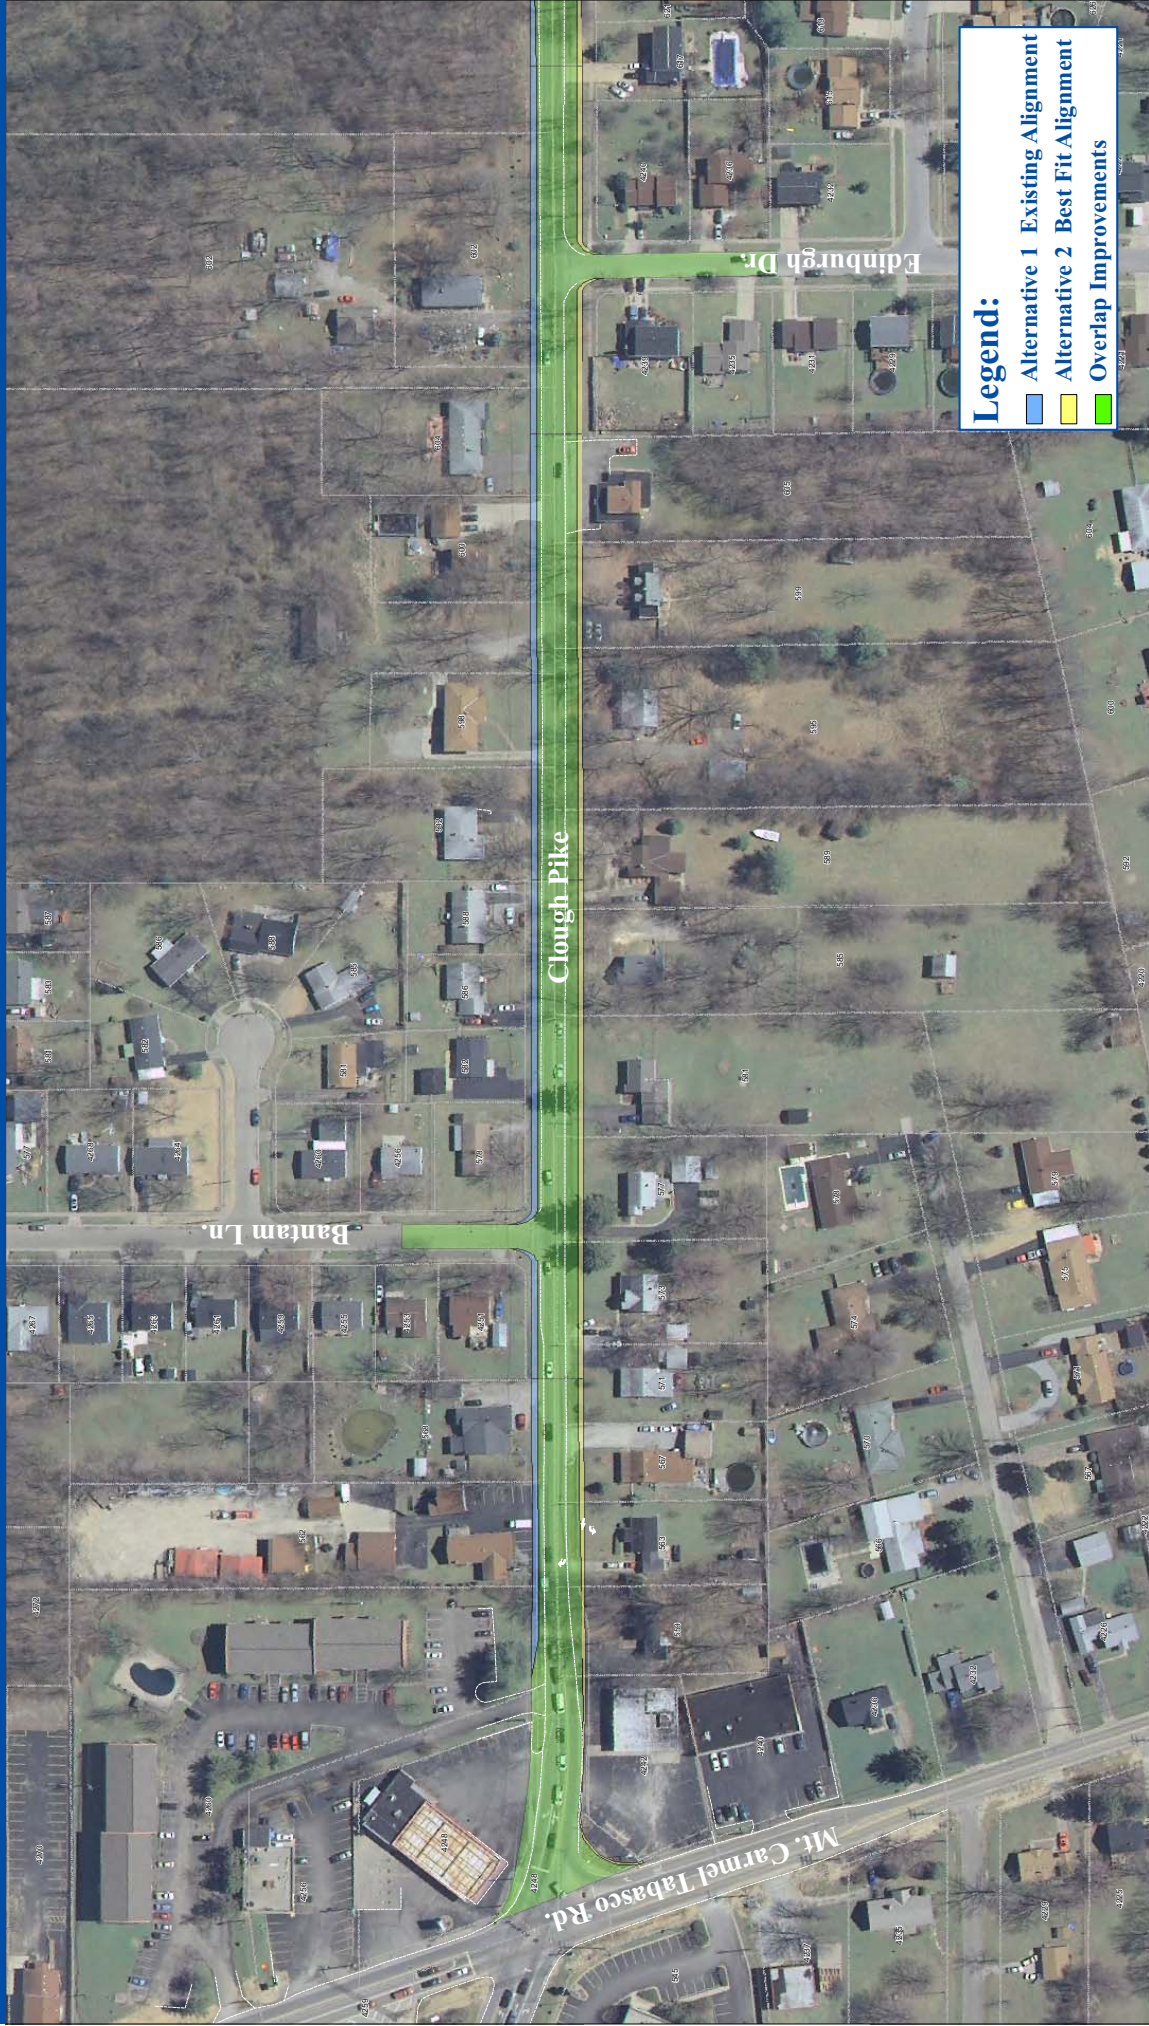

# Segment 1 Alternatives

Mt. Carmel Tabasco Rd. to Edinburgh Dr.

October 2008

TRANSPORTATION IMPROVEMENT DISTRICT  
CLERMONT COUNTY, OHIO

Clough Pike  
Improvements